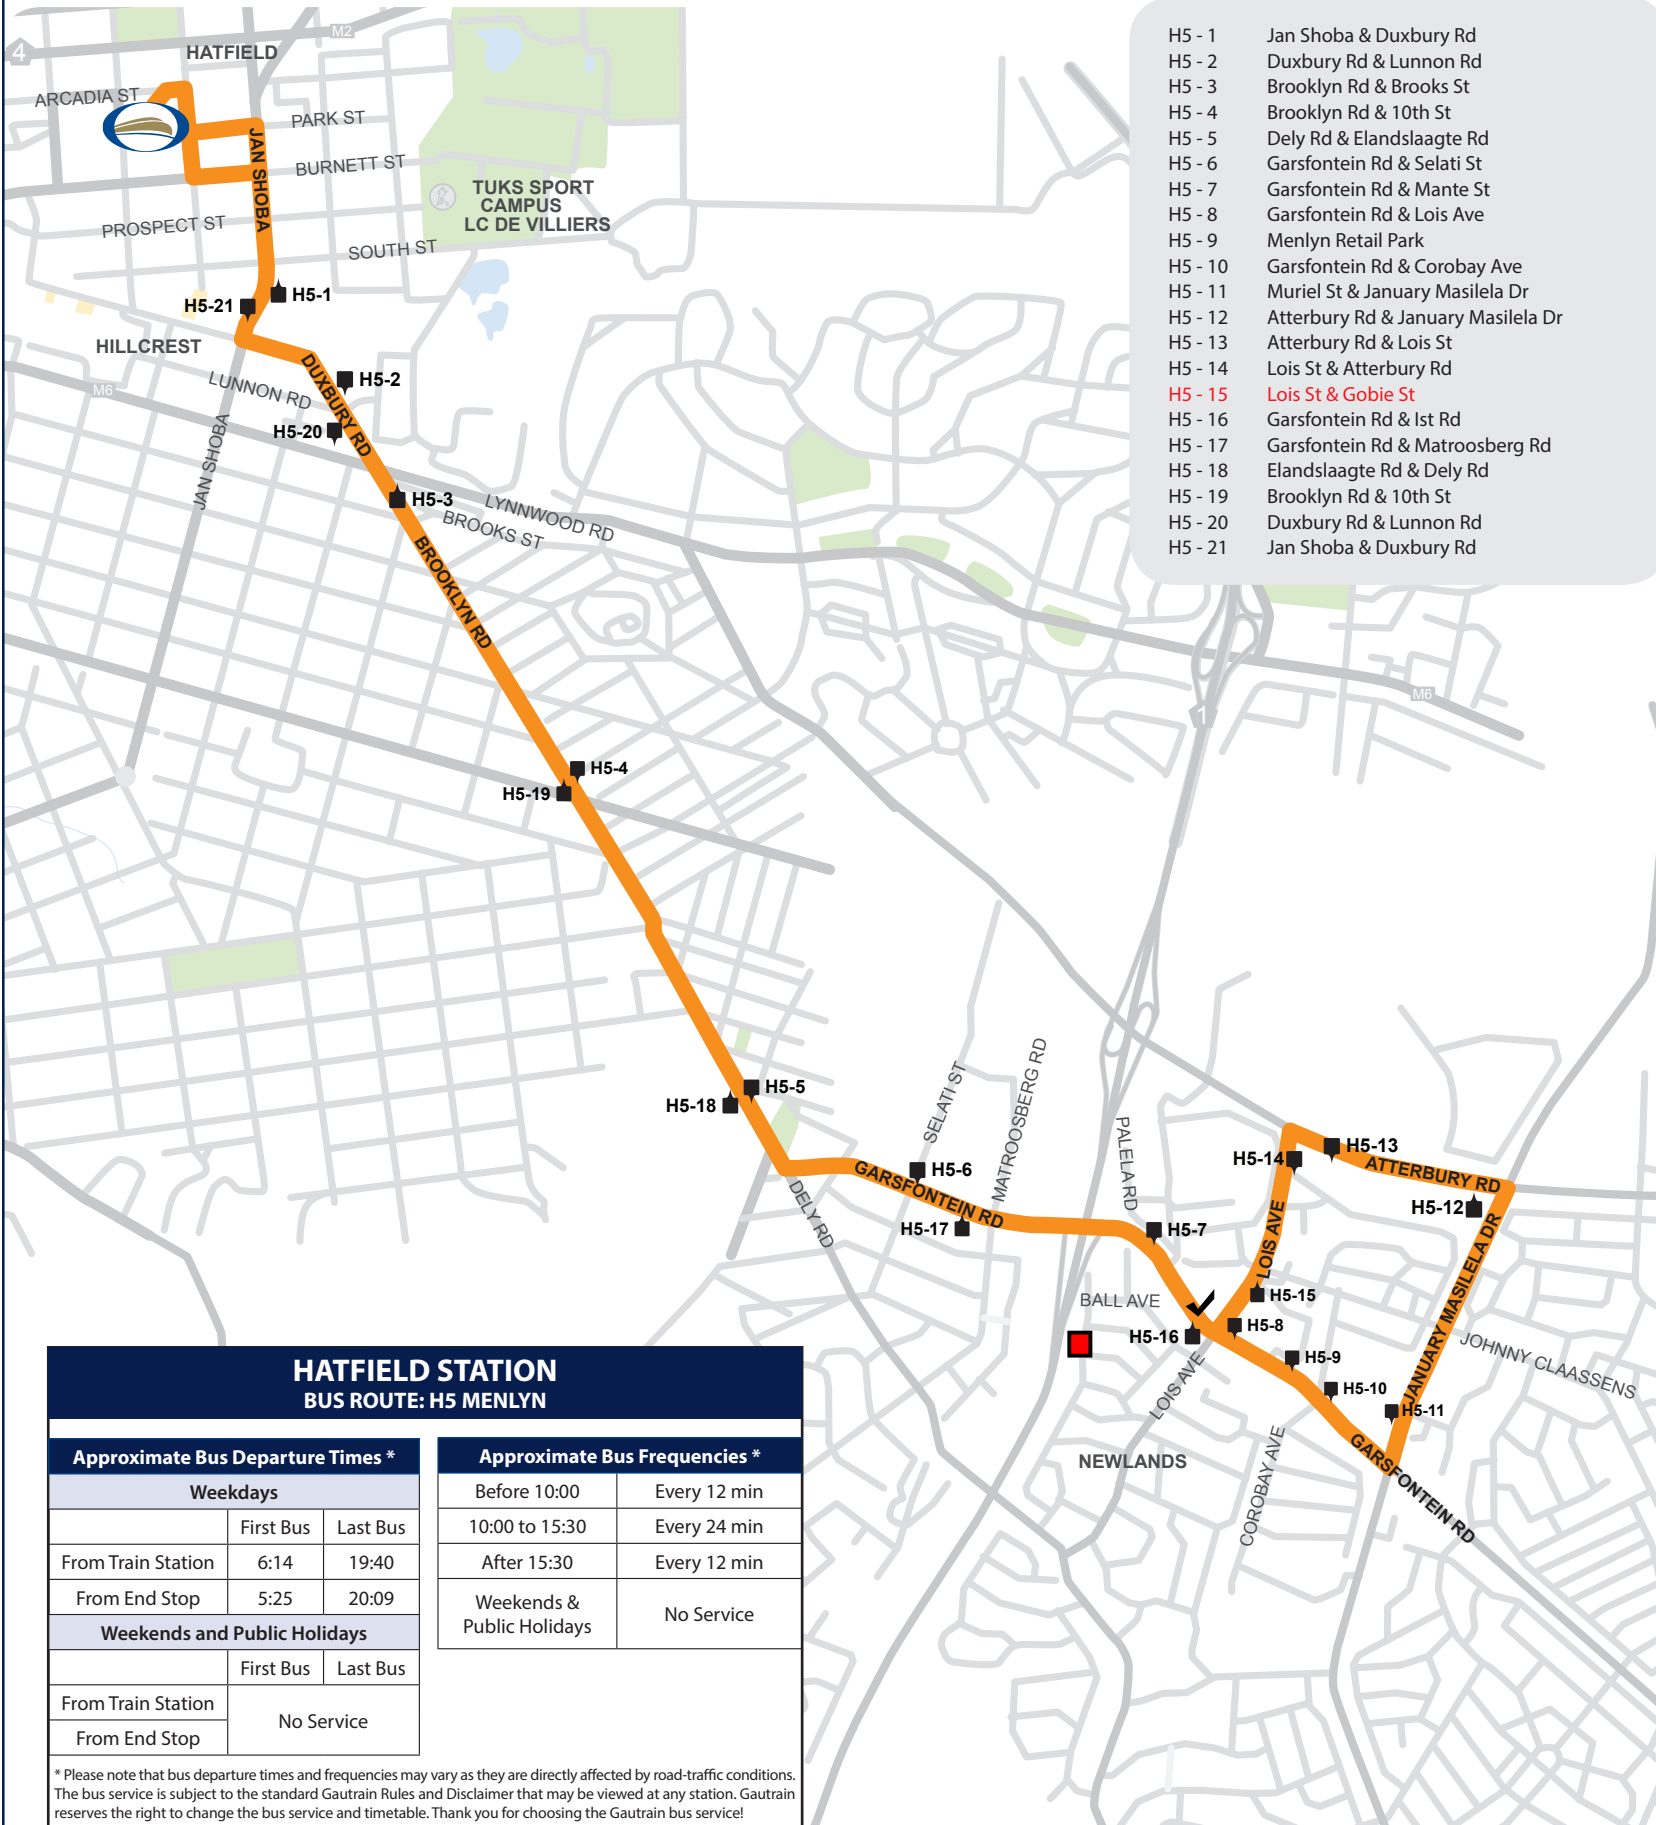

Hatfield - Menlyn

- H5 - 1 Jan Shoba & Duxbury Rd
- H5 - 2 Duxbury Rd & Lunnon Rd
- H5 - 3 Brooklyn Rd & Brooks St
- H5 - 4 Brooklyn Rd & 10th St
- H5 - 5 Dely Rd & Elandslaagte Rd
- H5 - 6 Garsfontein Rd & Selati St
- H5 - 7 Garsfontein Rd & Mante St
- H5 - 8 Garsfontein Rd & Lois Ave
- H5 - 9 Menlyn Retail Park
- H5 - 10 Garsfontein Rd & Corobay Ave
- H5 - 11 Muriel St & January Masilela Dr
- H5 - 12 Atterbury Rd & January Masilela Dr
- H5 - 13 Atterbury Rd & Lois St
- H5 - 14 Lois St & Atterbury Rd
- H5 - 15 Lois St & Gobie St**
- H5 - 16 Garsfontein Rd & Ist Rd
- H5 - 17 Garsfontein Rd & Matroosberg Rd
- H5 - 18 Elandslaagte Rd & Dely Rd
- H5 - 19 Brooklyn Rd & 10th St
- H5 - 20 Duxbury Rd & Lunnon Rd
- H5 - 21 Jan Shoba & Duxbury Rd

Indicative Departure Times	
From Hatfield Station	From Lois & Gobie St
	5:25
	5:37
	5:49
	6:01
	6:13
	6:25
	6:37
6:14	6:43
6:26	6:55
6:38	7:07
6:50	7:19
7:02	7:31
7:14	7:43
7:26	7:55
7:38	8:07
7:50	8:19
8:02	8:31
8:14	8:43
8:26	8:55
8:38	9:07
8:50	9:19
9:02	9:31
9:14	9:43
9:26	9:55
9:38	10:07
9:50	10:19
10:08	10:37
10:28	10:57
10:48	11:17
11:08	11:37
11:28	11:57
11:48	12:17
12:08	12:37
12:28	12:57
12:48	13:17
13:08	13:37
13:28	13:57
13:48	14:17
14:08	14:37
14:28	14:57
14:48	15:17
15:08	15:37
15:28	15:57
15:40	16:09
15:52	16:21
16:04	16:33
16:16	16:45
16:28	16:57
16:40	17:09
16:52	17:21
17:04	17:33
17:16	17:45
17:28	17:57
17:40	18:09
17:52	18:21
18:04	18:33
18:16	18:45
18:28	18:57
18:40	19:09
18:52	19:21
19:04	19:33
19:16	19:45
19:28	19:57
19:40	20:09

HATFIELD STATION BUS ROUTE: H5 MENLYN		
Approximate Bus Departure Times *		
Weekdays		
	First Bus	Last Bus
From Train Station	6:14	19:40
From End Stop	5:25	20:09
Weekends and Public Holidays		
	First Bus	Last Bus
From Train Station	No Service	
From End Stop	No Service	
Approximate Bus Frequencies *		
Before 10:00	Every 12 min	
10:00 to 15:30	Every 24 min	
After 15:30	Every 12 min	
Weekends & Public Holidays	No Service	